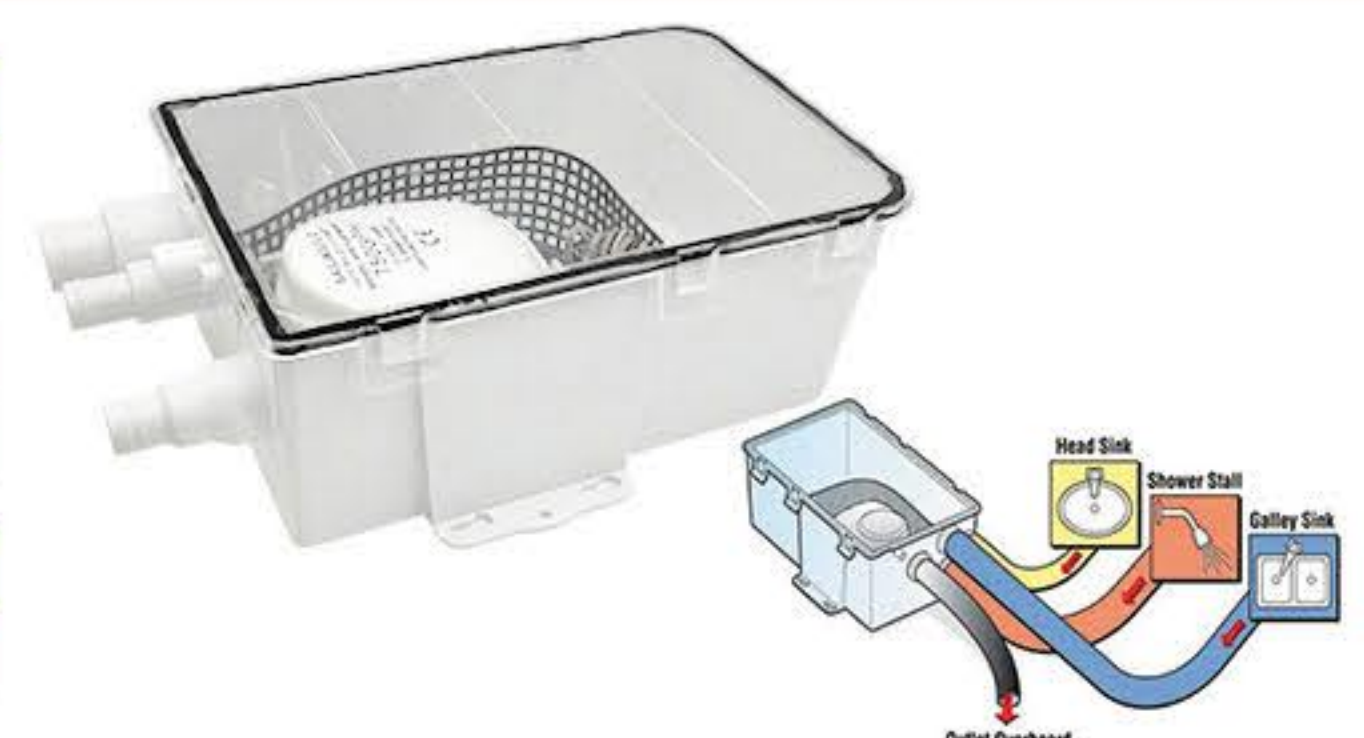

DC Shower Sump Pump System 淋浴泵

Model	Volt	Flow Lpm(gpm)	Current	Head	Wire	N.W. / G.W
HYBP1-G600-03	12	600 GPH	2.5A	3.5M	1M	1.23/1.40
HYBP2-G600-03	24	600 GPH	1.5A	3.5M	1M	1.23/1.40
HYBP1-G750-03	12	750 GPH	3.0A	4.0M	1M	1.23/1.40
HYBP2-G750-03	24	750 GPH	1.6A	4.0M	1M	1.23/1.40
Carton Dimension		N.W. / G.W				
65.5*35*37cm(9pcs)		11.3kgs/14.3kgs