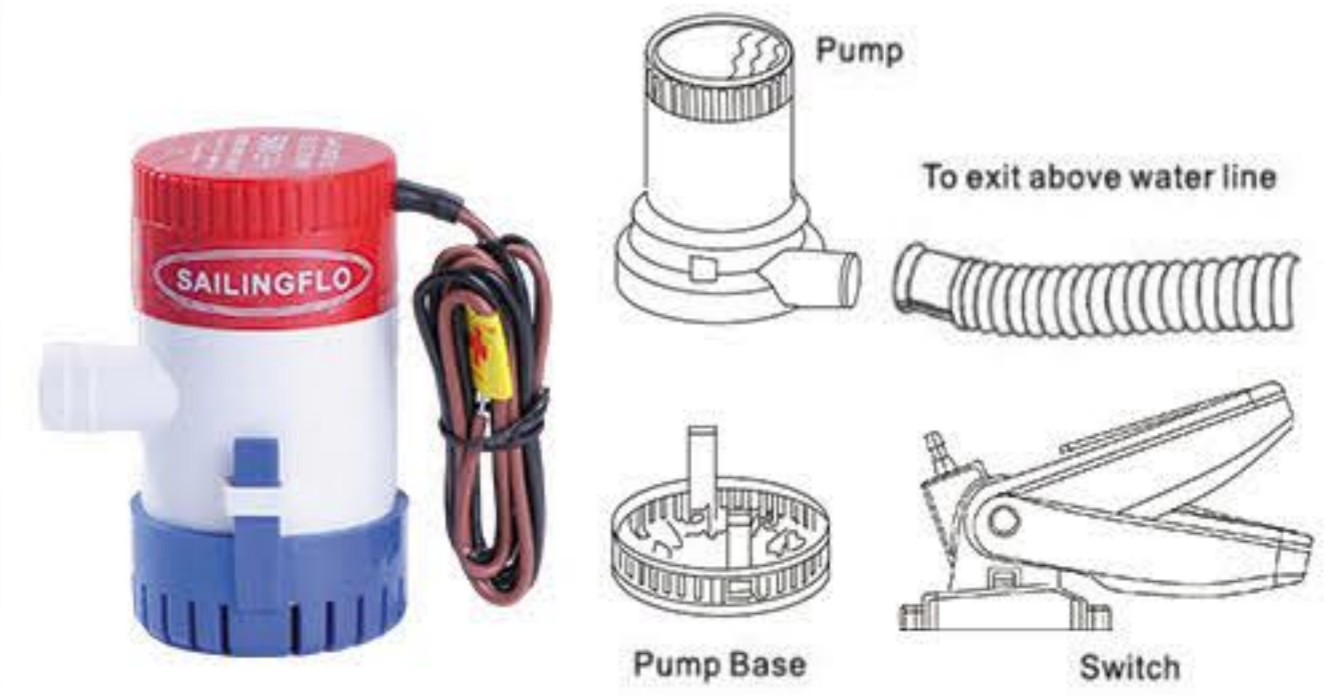

Dimension(PC)	Carton Dimension	N.W. / G.W
10*9*11.8cm	52*38*27cm(40pcs)	14kgs/16kgs

Model	Volt	Flow rate	Current	Head	Wire	Outlet Dia
HYBP1-G1500-01	12	1500 GPH	8.0A	5.0M	1M	29mm/1-1/8"
HYBP2-G1500-01	24	1500 GPH	4.0A	5.0M	1M	29mm/1-1/8"
HYBP1-G2000-01	12	2000 GPH	8.5A	6.0M	1M	29mm/1-1/8"
HYBP2-G2000-01	24	2000 GPH	5.0A	6.0M	1M	29mm/1-1/8"

Dimension(PC)	Carton Dimension	N.W. / G.W
13.6*13.6*18.2cm	71*29*39cm(20pcs)	23kgs/25.3kgs

Model	Volt	Flow rate	Current	Head	Wire	Outlet Dia
HYBP1-G3000-01	12	3000 GPH	12.0A	8.0M	1M	40mm/1-1/2"
HYBP2-G3000-01	24	3000 GPH	7.0A	8.0M	1M	40mm/1-1/2"
HYBP1-G3500-01	12	3500 GPH	14.0A	8.0M	1M	40mm/1-1/2"
HYBP2-G3500-01	24	3500 GPH	8.0A	8.0M	1M	40mm/1-1/2"
HYBP1-G3700-01	12	3700 GPH	16.0A	8.0M	1M	40mm/1-1/2"
HYBP2-G3700-01	24	3700 GPH	8.5A	8.0M	1M	40mm/1-1/2"
HYBP1-G4000-01	12	4000 GPH	18.0A	8.0M	1M	52mm/2"
HYBP2-G4000-01	24	4000 GPH	9.0A	8.0M	1M	52mm/2"

Dimension(PC)	Carton Dimension	N.W. / G.W
16*16*21cm	67.5*34.5*24cm(8pcs)	17kgs/19kgs