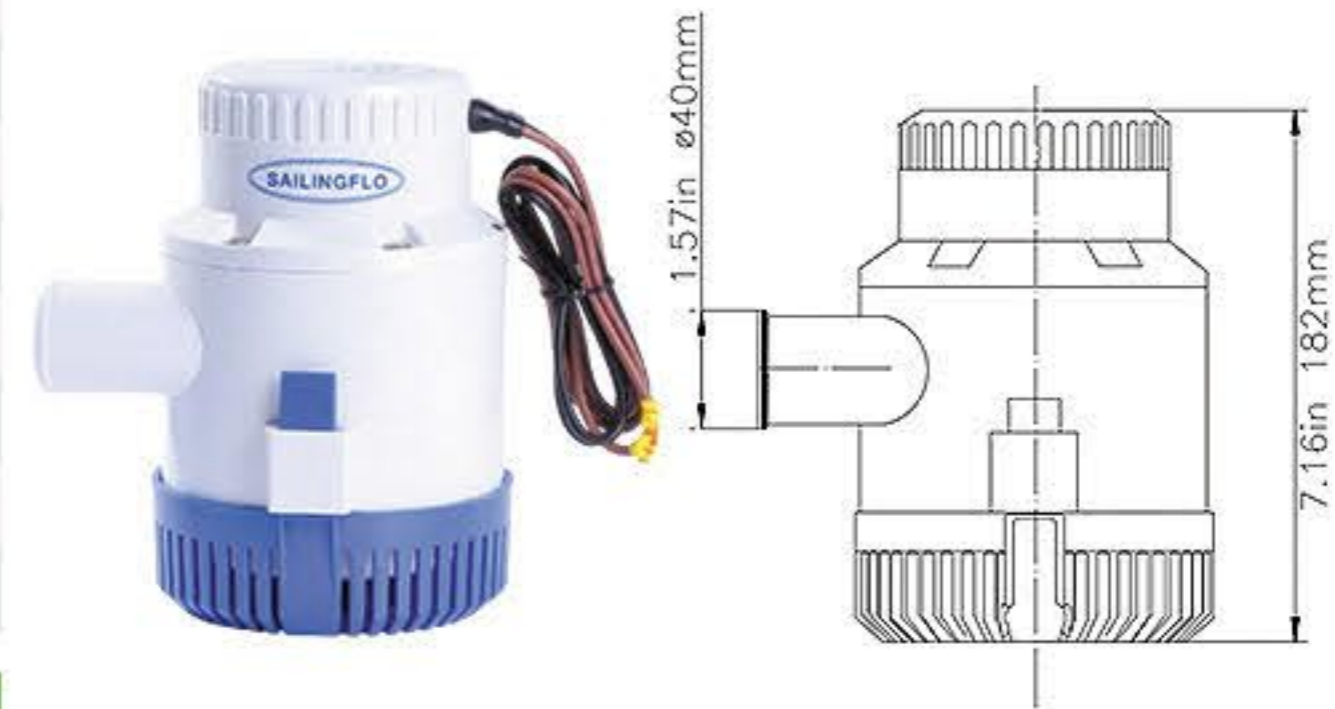

Singflo®

Xiamen Youme Electric Co.,Ltd
厦门优美沃电气有限公司
www.singflo.com/www.xmyoume.com

Providing easy way for your fluid transfer usage.

RV/MARINE PUMP

Non-Automatic Bilge Submersible Pump 非自动款舱底泵

Model	Volt	Flow rate	Current	Head	Wire	Outlet Dia
HYBP1-G350-01	12	350 GPH	1.8A	3.0M	1M	19mm/3/4"
HYBP2-G350-01	24	350 GPH	1.0A	3.0M	1M	19mm/3/4"
HYBP1-G500-01	12	500 GPH	2.2A	3.0M	1M	19mm/3/4"
HYBP2-G500-01	24	500 GPH	1.2A	3.0M	1M	19mm/3/4"
HYBP1-G750-01	12	750 GPH	2.5A	3.0M	1M	19mm/3/4"
HYBP2-G750-01	24	750 GPH	1.2A	3.0M	1M	19mm/3/4"
HYBP1-G1100-01	12	1100 GPH	3.0A	3.0M	1M	29mm/1-1/8"
HYBP2-G1100-01	24	1100 GPH	1.8A	3.0M	1M	29mm/1-1/8"

Dimension(PC)	Carton Dimension	N.W. / G.W
10*9*11.8cm	52*38*27cm(40pcs)	14kgs/16kgs

Model	Volt	Flow rate	Current	Head	Wire	Outlet Dia
HYBP1-G1500-01	12	1500 GPH	8.0A	5.0M	1M	29mm/1-1/8"
HYBP2-G1500-01	24	1500 GPH	4.0A	5.0M	1M	29mm/1-1/8"
HYBP1-G2000-01	12	2000 GPH	8.5A	6.0M	1M	29mm/1-1/8"
HYBP2-G2000-01	24	2000 GPH	5.0A	6.0M	1M	29mm/1-1/8"

Dimension(PC)	Carton Dimension	N.W. / G.W
16*16*21cm	67.5*34.5*24cm(8pcs)	17kgs/19kgs

Automatic Bilge Submersible Pumps 自动款舱底泵

Model	Volt	Flow rate	Current	Head	Wire	Outlet Dia
HYBP1-G600-02	12	600 GPH	2.5A	3.5M	1M	19mm/3/4"
HYBP2-G600-02	24	600 GPH	1.5A	3.5M	1M	19mm/3/4"
HYBP1-G750-02	12	750 GPH	3.0A	4.0M	1M	19mm/3/4"
HYBP2-G750-02	24	750 GPH	1.6A	4.0M	1M	19mm/3/4"
HYBP1-G1100-02	12	1100 GPH	3.8A	5.0M	1M	29mm/1-1/8"
HYBP2-G1100-02	24	1100 GPH	2.0A	5.0M	1M	29mm/1-1/8"

4 Chamber Series Water Pump 4隔膜系列水泵

Model	Carton Dimension	N.W. / G.W
DC model	65*32*26.5cm(8pcs)	16.9kgs/20.3kgs
AC model	49*34.2*26.5cm(6pcs)	16.2kgs/19kgs

Remark: T is for female thread port, R is the male thread port