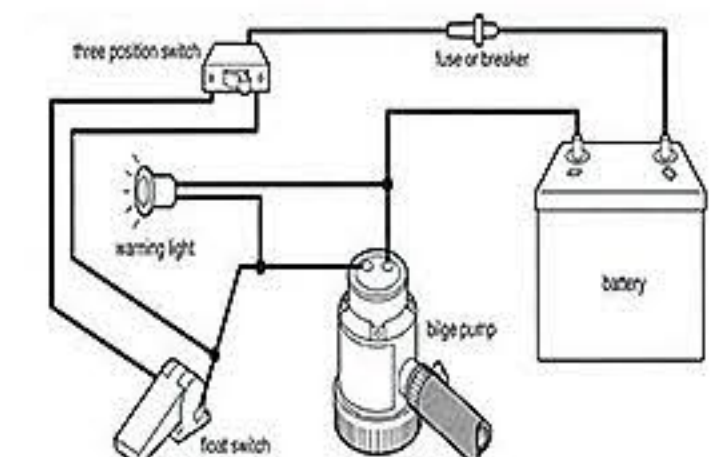

Bilge Pump Float Switch 舱底泵浮力开关

Model	HYBS-20-01
Max Amps 12volts	20A
Max Amps 24volts	10A
Max Amps 32volts	8A
Wire Length	1M
Wire Gauge Size	18AWG
Carton Dimension	55*42.5*32cm(48pcs)