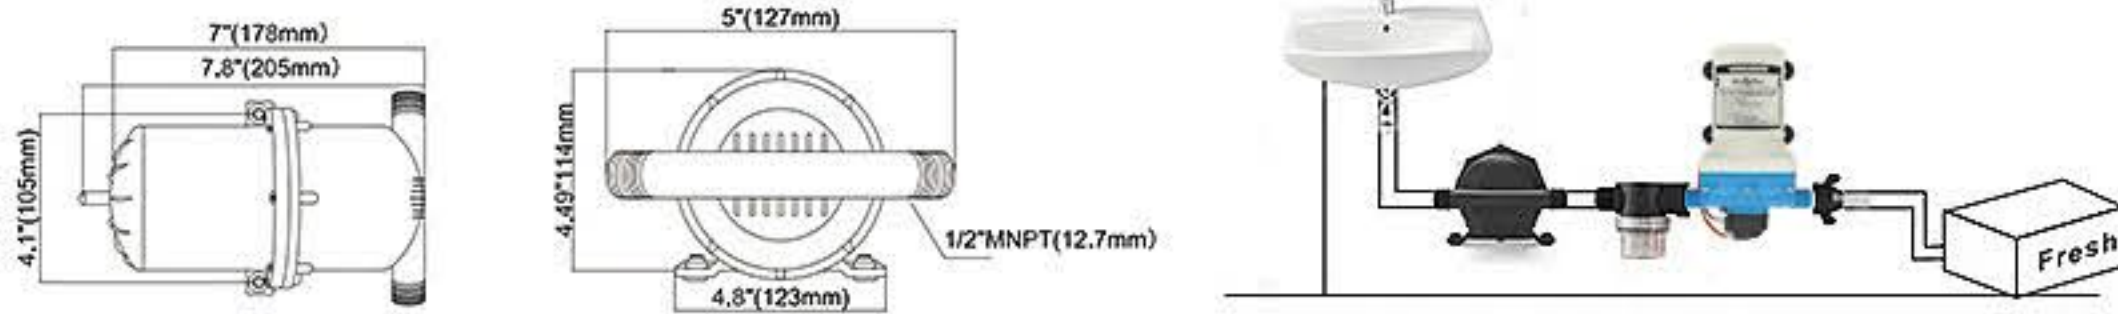

0.75/1.0 Liter Pressurized Accumulator Tank 0.75/1.0L压力罐

Model	Volume	Pressure Psi(bar)	Pressure	Inlet/Outlet Dia
HYAT-075-125-01	0.75L/25FL OZ	125/8.6	10/(0.7)	1/2" MNPT
HYAT-100-125-01	1.0L/33.8FL OZ	125/8.6	10/(0.7)	1/2" MNPT